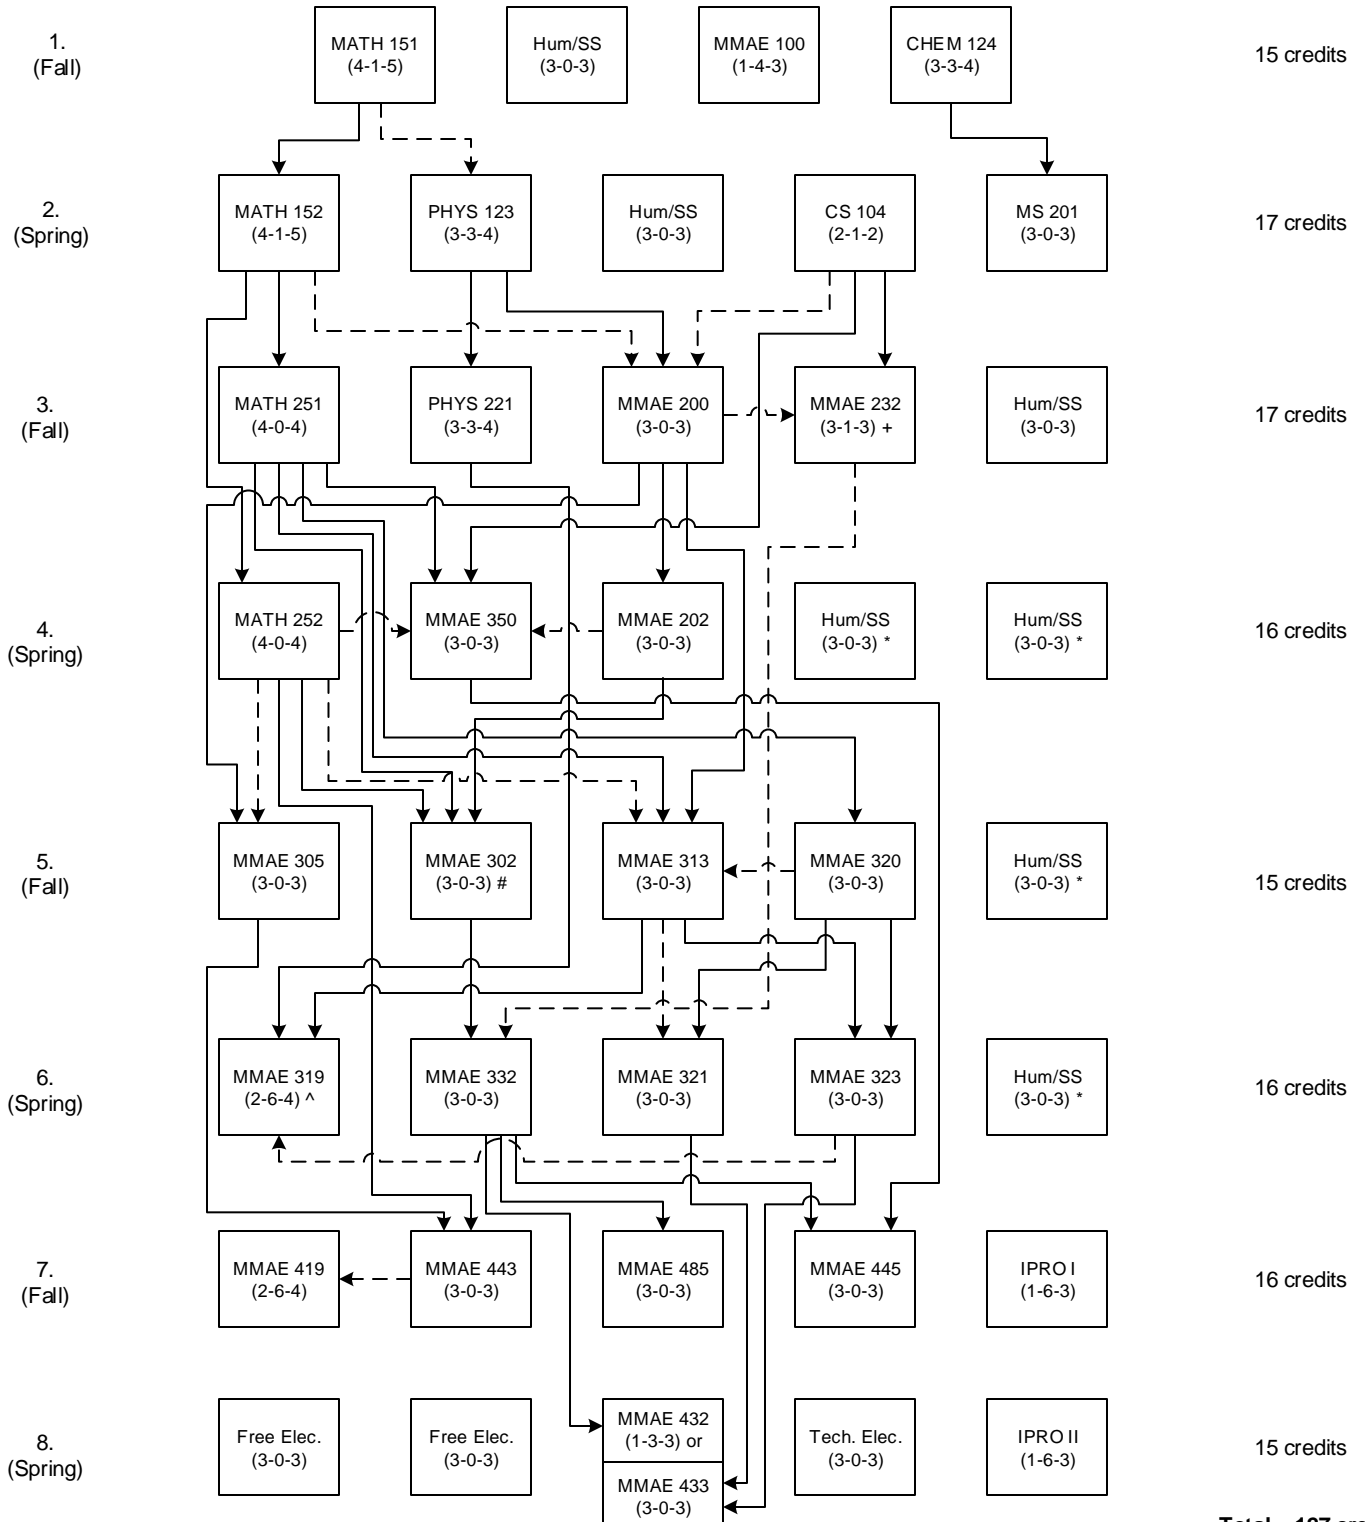

# B.S.M.E. Curriculum

Last Update: December 2018

All "MMAE\_\_\_\_" courses run in both the Fall and Spring semesters except for the following:

**Fall Only**

MMAE 100  
MMAE 302  
MMAE 419

MMAE 445  
MMAE 485

**Spring Only**

MMAE 321  
MMAE 323  
MMAE 332

MMAE 432  
MMAE 433

Prerequisite →  
Concurrent - - -  
Prerequisite →

**Total = 127 credits**

\* Hum/SS course at 300+ level. # MMAE 302 can be replaced by MMAE 304.  
^ MMAE 319 can be replaced by MMAE 315, provided student is taking or has taken MMAE 311.  
+ MMAE 100 or sophomore standing are prerequisite for MMAE 232.